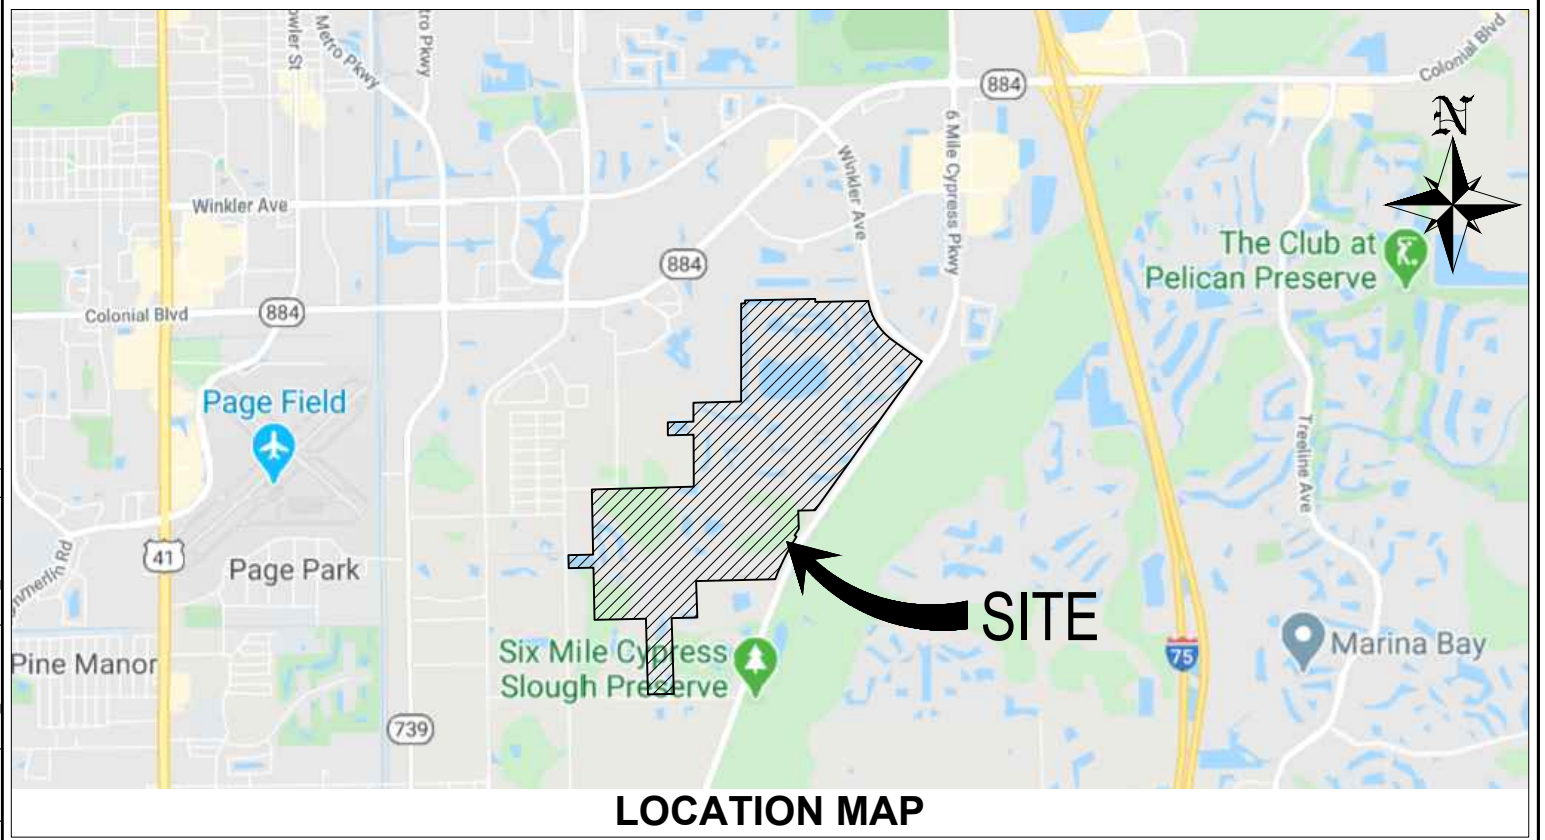

GENERAL LOCATION MAP

LOCATION MAP

BANKS
ENGINEERING

WWW.BANKSENG.COM

Professional Engineers, Planners, & Land Surveyors
Serving The State Of Florida

LOCATION MAP
HERITAGE PALMS
CITY OF FORT MYERS, FLORIDA

DATE	PROJECT	DRAWING	DESIGN	DRAWN	CHECKED	SCALE	SHEET
6/29/2020	1135	_LOC		SDJ		N.T.S.	1

S:\JOBS\11XX\1135\DD\EXHIBITS\1135_LOC-MAP\1135_LOC-DWG_6/29/2020_11:48 AM STEVE JOHNSON